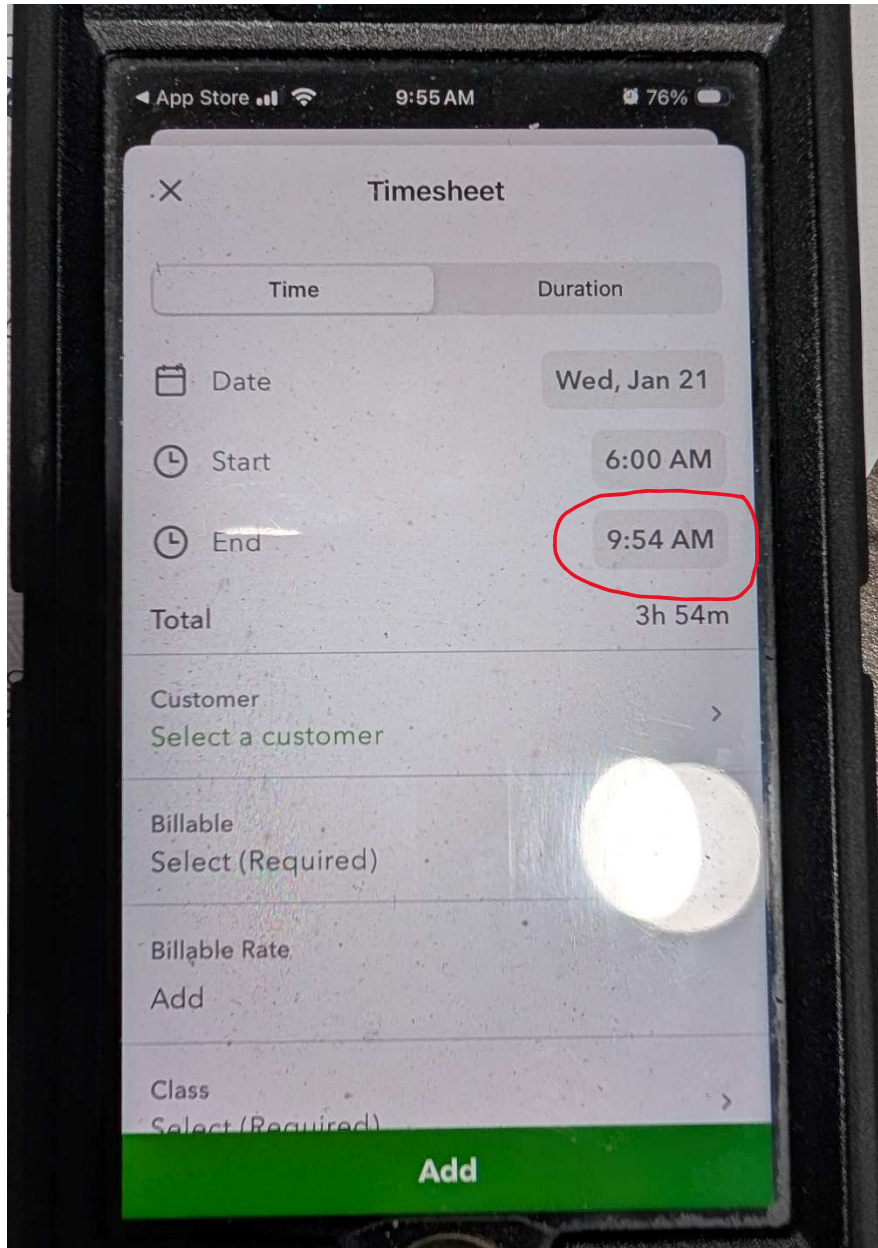

iPhone - out time is locked on current time

Android - no such problem